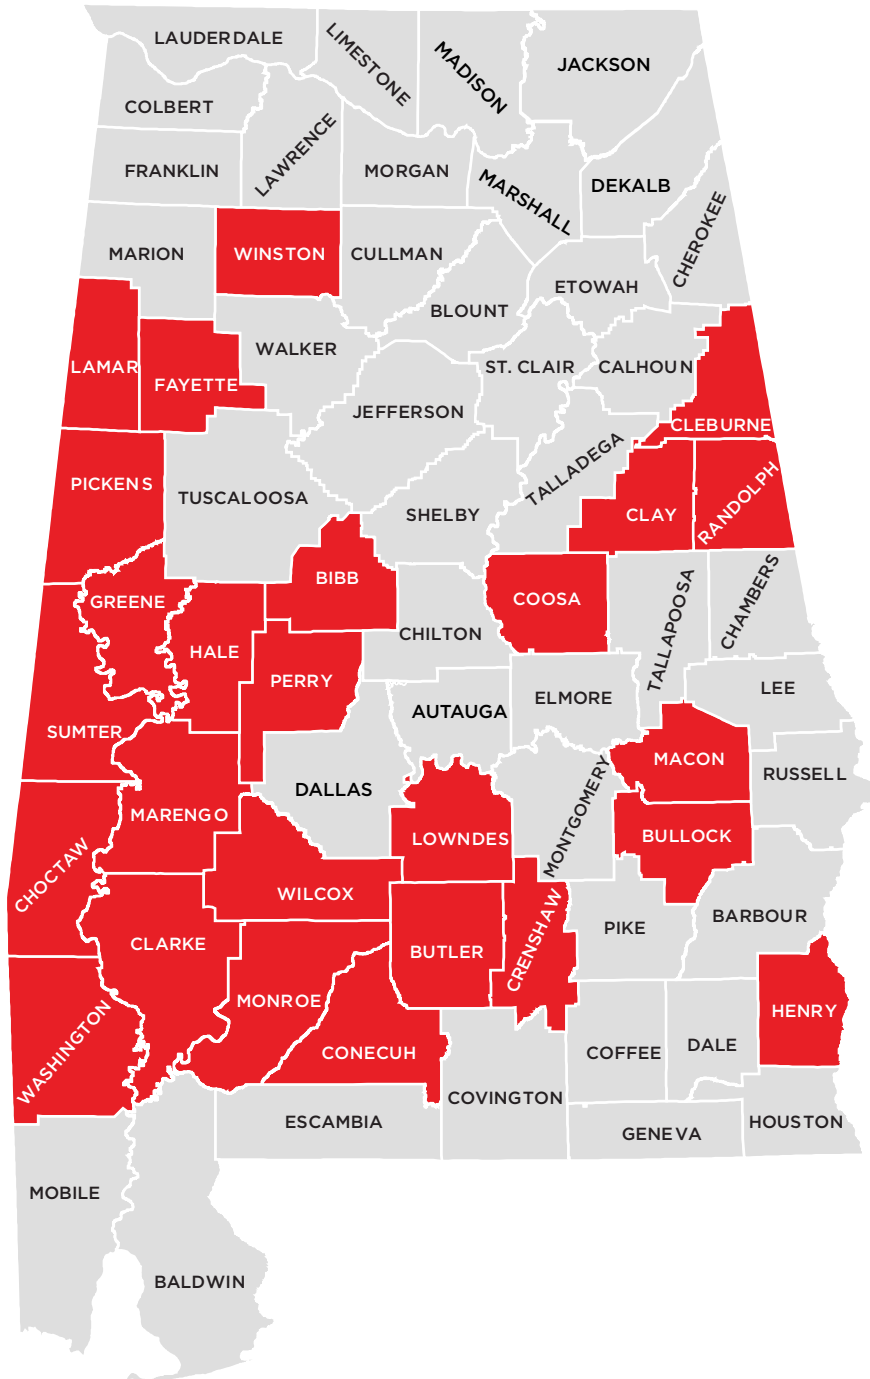

# STATE OF ALABAMA TARGETED COUNTIES

**MAP KEY**  
■ Counties with population under 25,000

SOURCE: PEPANNRES: Annual Estimates of the Resident Population: April 1, 2010 to July 1, 2015